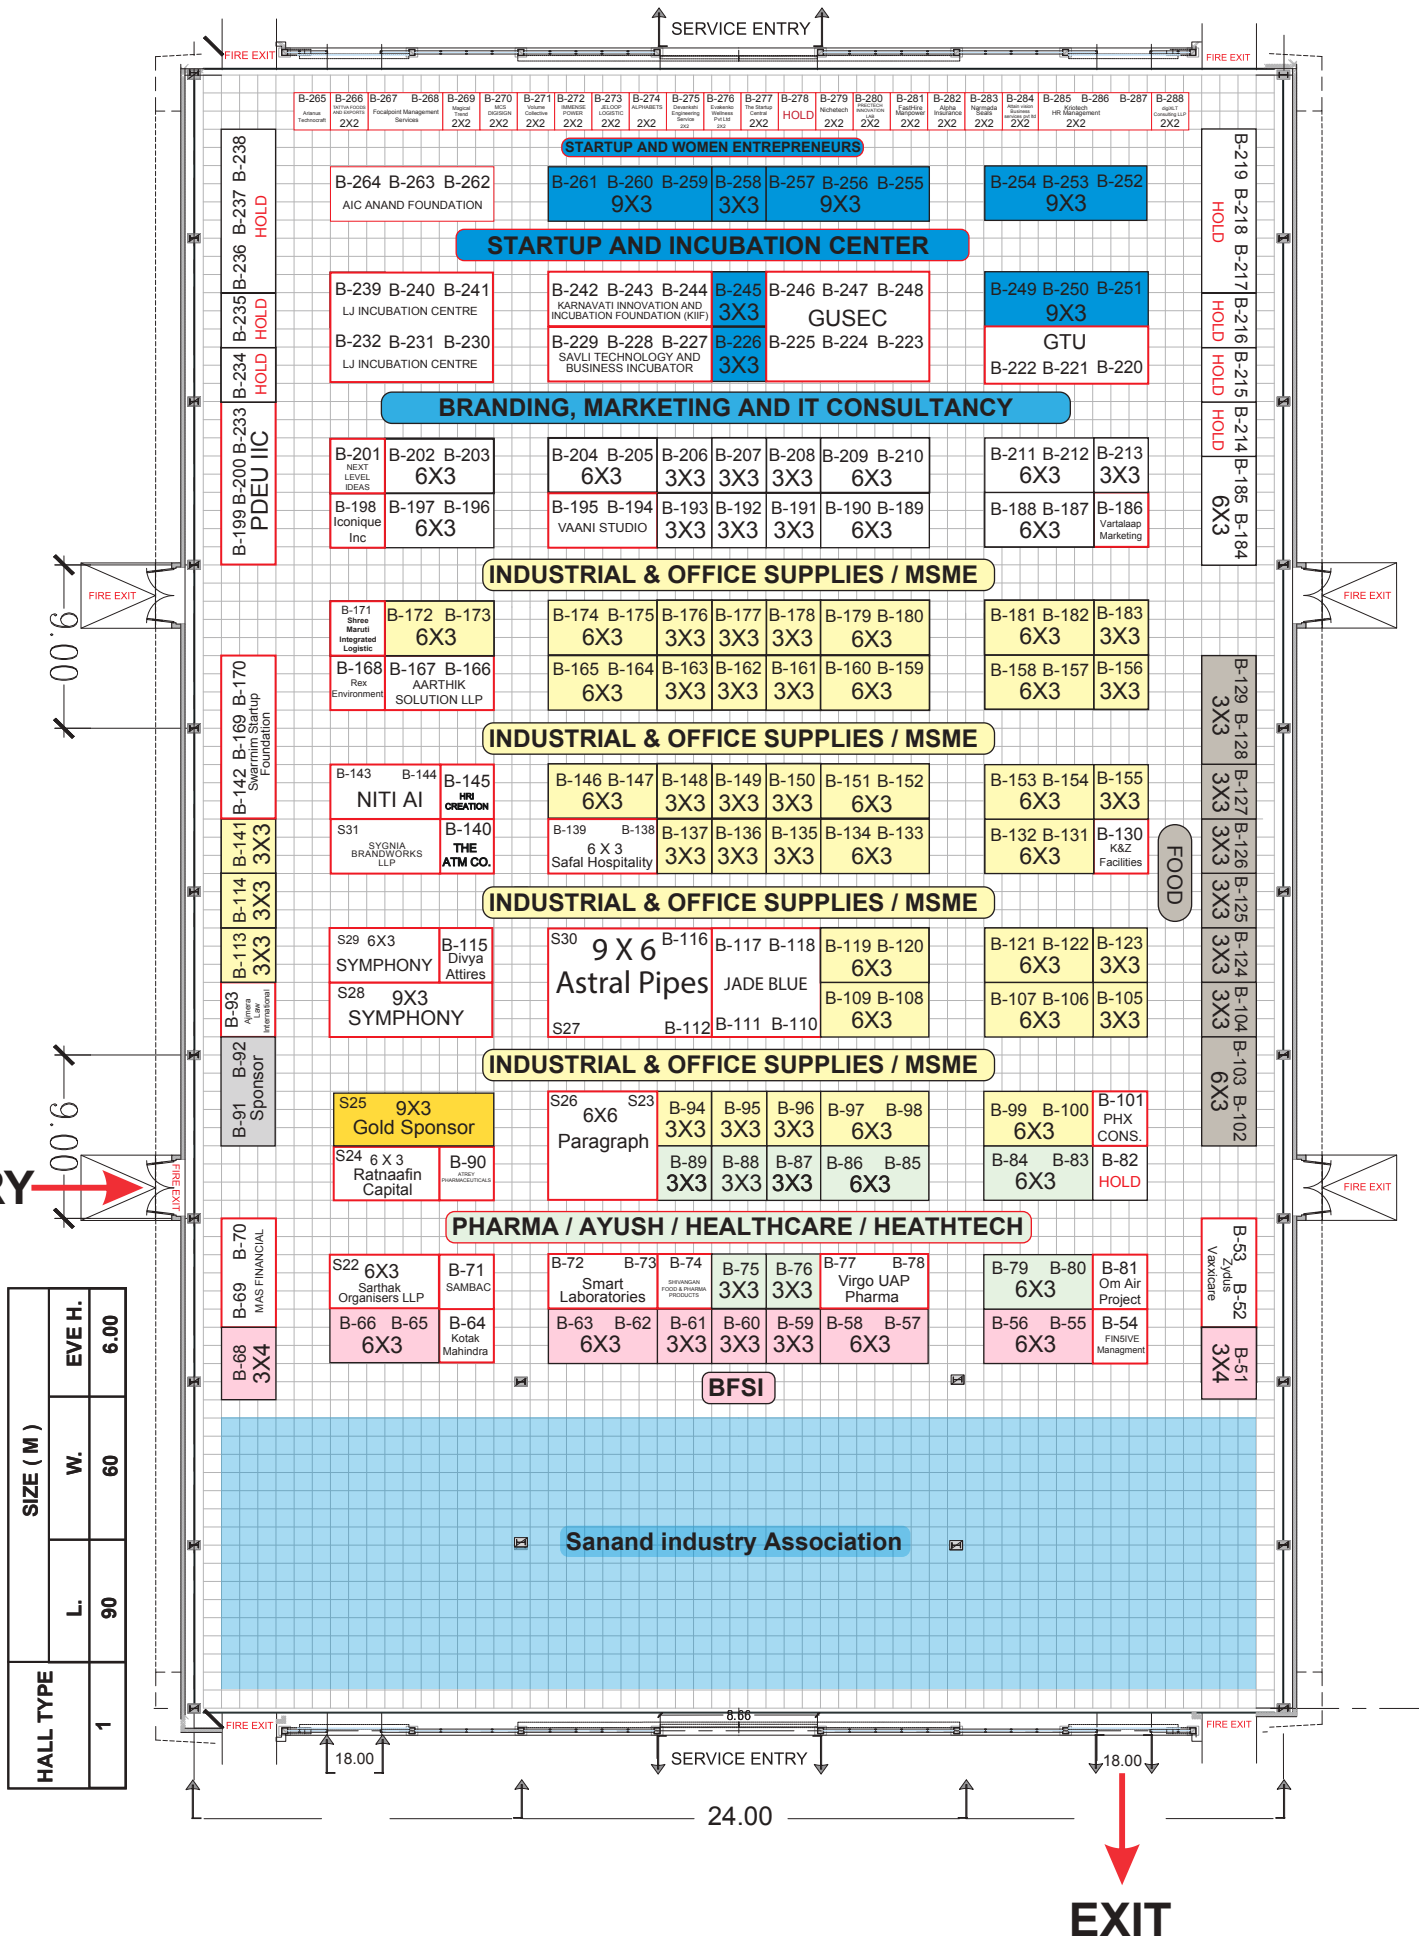

7 VENUE LAYOUT

HELIPAD EXHIBITION CENTRE Gandhinagar

Hall 1, 10, 12 and 12A

Tentative Layout HALL - 10

Tentative Layout HALL - 12